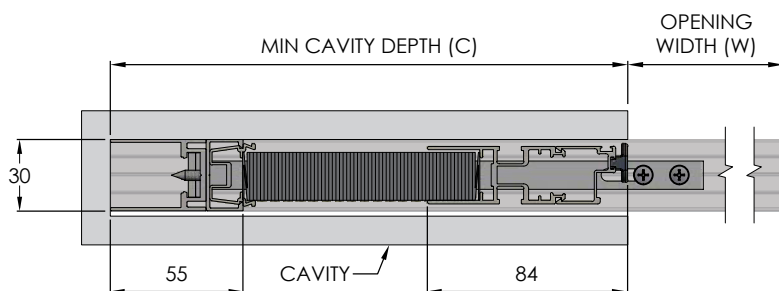

612 Retractable Pleated Insect Screen with Pocket

Plan and end view of pocket application

PLEATED SCREEN RETRACTED

PLEATED SCREEN EXTENDED

OPENING WIDTH (W)	SCREEN WIDTH	MIN CAVITY DEPTH (C)
955	1100	145
1345	1500	155
1832	2000	168
2515	2700	185
3382	3600	218
4255	4500	245

Standard Sizes

Screen width reduces in size to the next smallest screen, eg. a 3600mm wide screen can be installed in an opening that is between 2700mm-3600mm wide. Screen height can be cut down by up to 200mm. Aluminium sections available in powder coat Black, Silver and White.