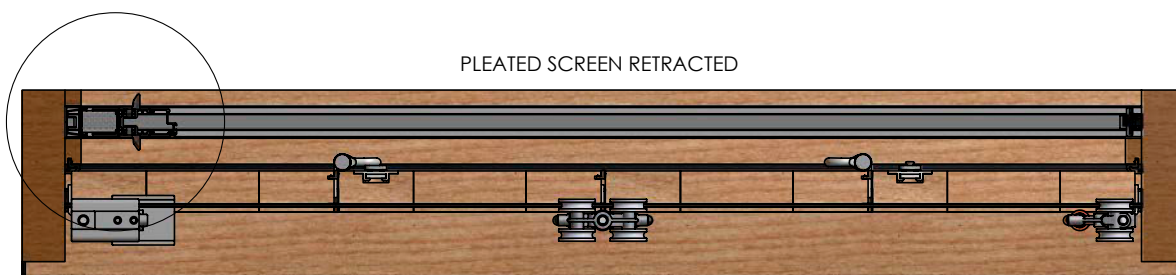

Postless Corner

An advantage of the Brio 612 Screen is the ability to screen corner openings without the need for a corner post, providing stunning uninterrupted views.

Corner applications are possible with all of Brio's Weatherfold exterior, folding systems and our hybrid sills which utilise timber and aluminium for self draining and easy installation.

612 Retractable Pleated Insect Screen with Folding Panels

Plan View - Brio Weatherfold 4s exterior folding door hardware, non mortice hinges

SCREEN WIDTH (MM)	DIMENSION C (OVERALL)
1100	85
1500	95
2000	110
2700	130
3600	155
4500	180