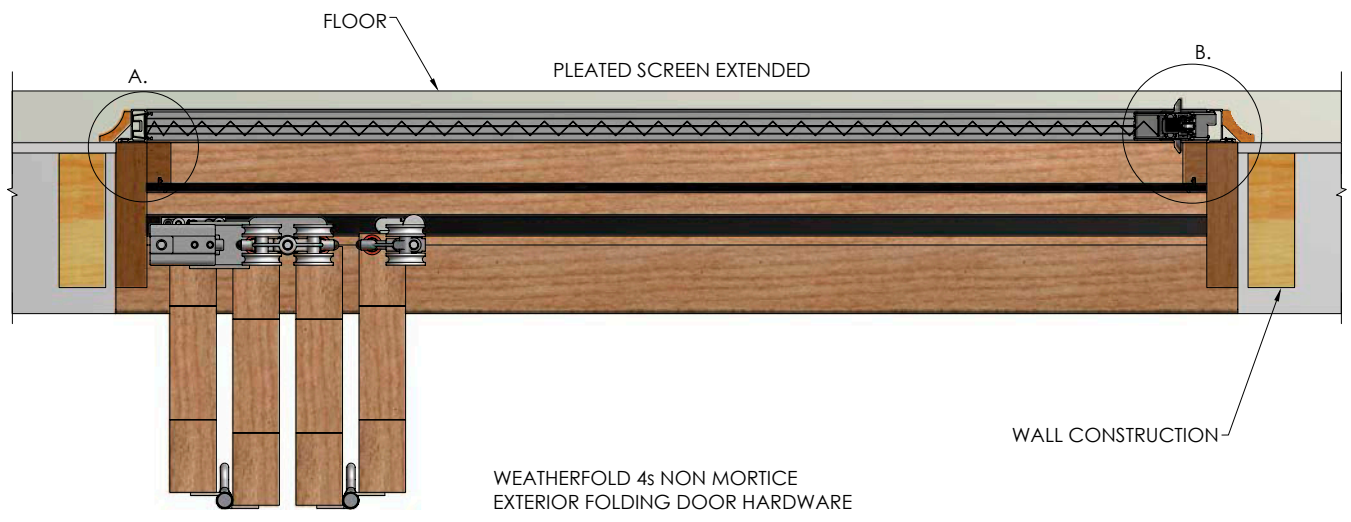

Postless Corner

An advantage of the Brio 612 Screen is the ability to screen corner openings without the need for a corner post, providing stunning uninterrupted views.

Corner applications are possible with all of Brio's Weatherfold exterior, folding systems and our hybrid sills which utilise timber and aluminium for self draining and easy installation.

612 Retractable Pleated Insect Screen with Folding Panels

Plan View - Brio Weatherfold 4s exterior folding door hardware, non mortice hinges

SCREEN WIDTH (MM)	DIMENSION C (OVERALL)
1100	85
1500	95
2000	110
2700	130
3600	155
4500	180

612 Retractable Pleated Insect Screen Retrofit

Plan View – Brio Weatherfold 4s exterior folding door hardware, non mortice hinges

612 Retractable Pleated Insect Screen Retrofit

End View – Brio Weatherfold 4s exterior folding door hardware, non mortice hinges