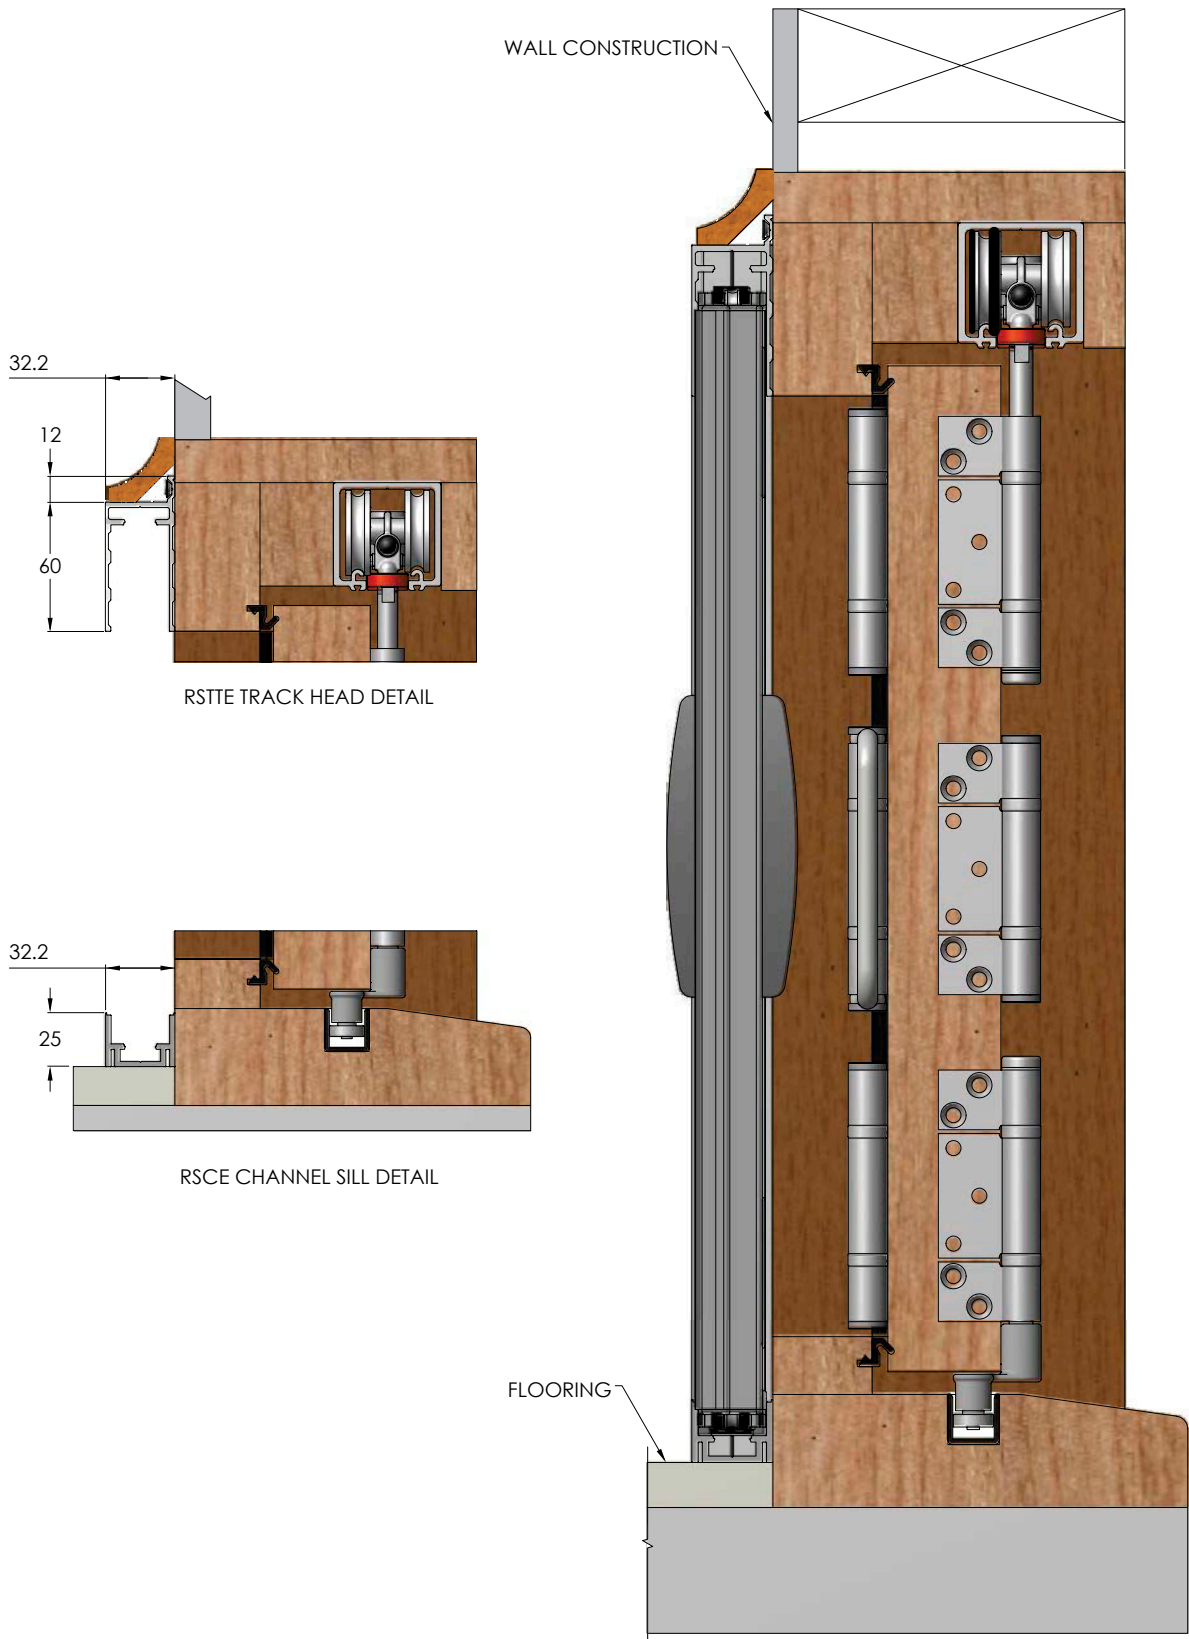

612 Retractable Pleated Insect Screen Retrofit

End View – Brio Weatherfold 4s exterior folding door hardware, non mortice hinges