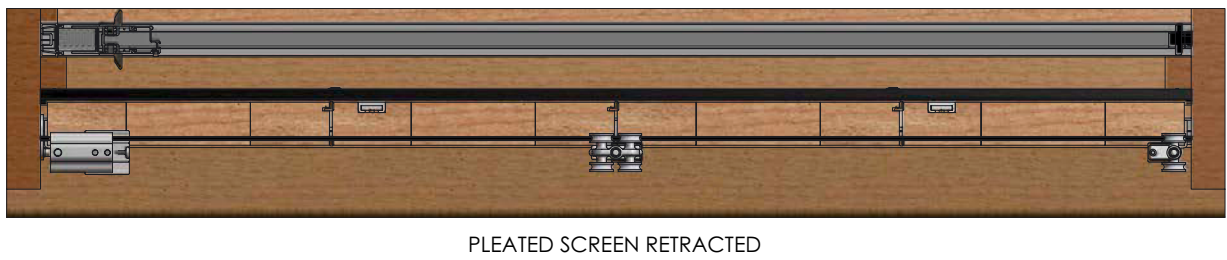

612 Retractable Pleated Insect Screen with Window

Plan View – Brio Weatherfold 4s Window exterior folding window hardware