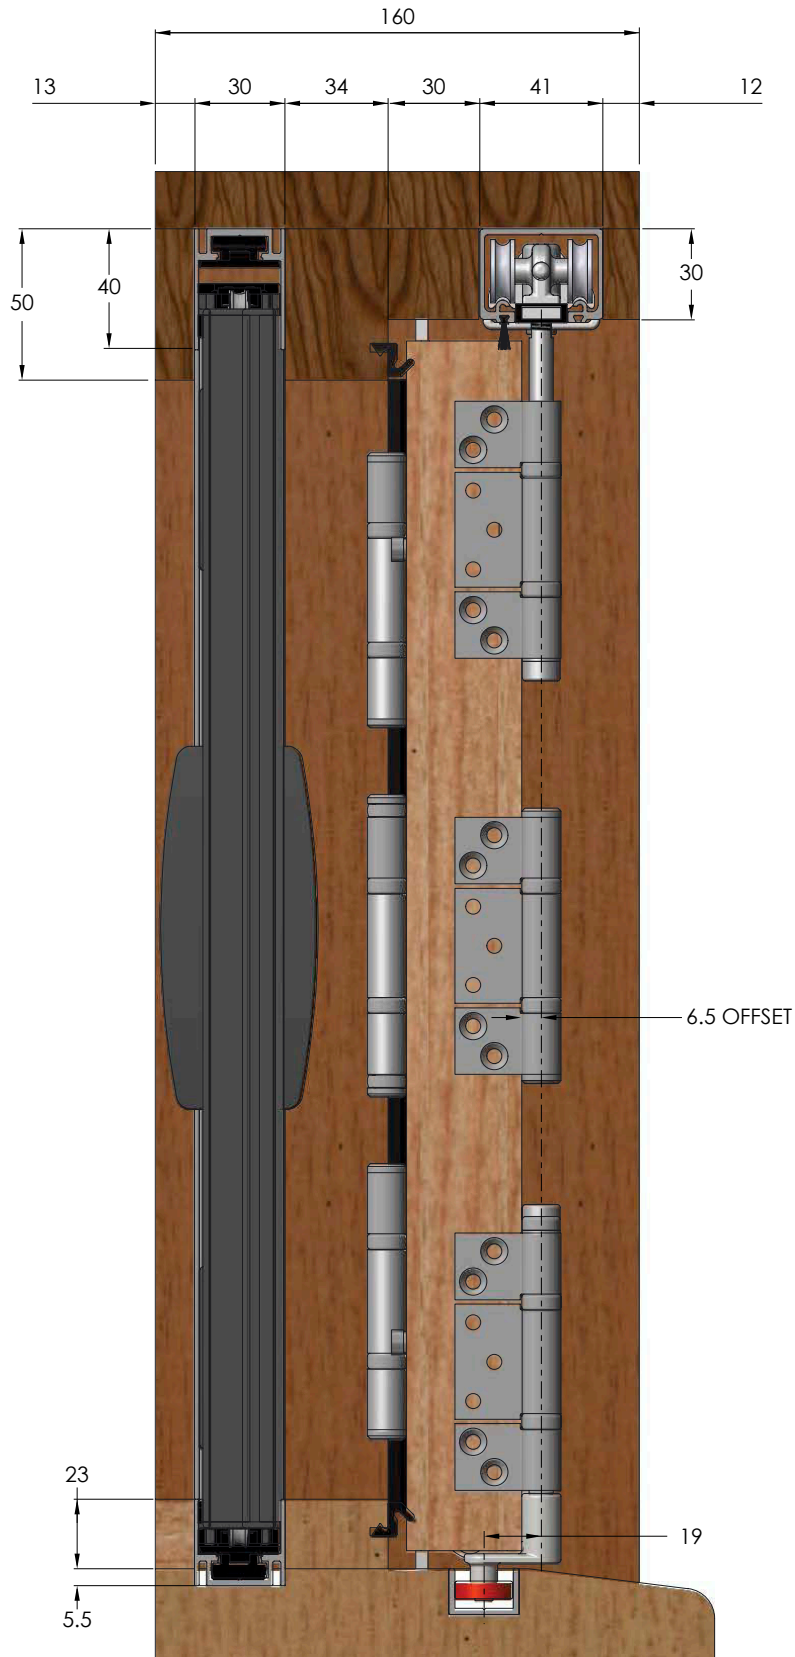

612 Retractable Pleated Insect Screen with Window

End View – Brio Weatherfold 4s Window exterior folding window hardware