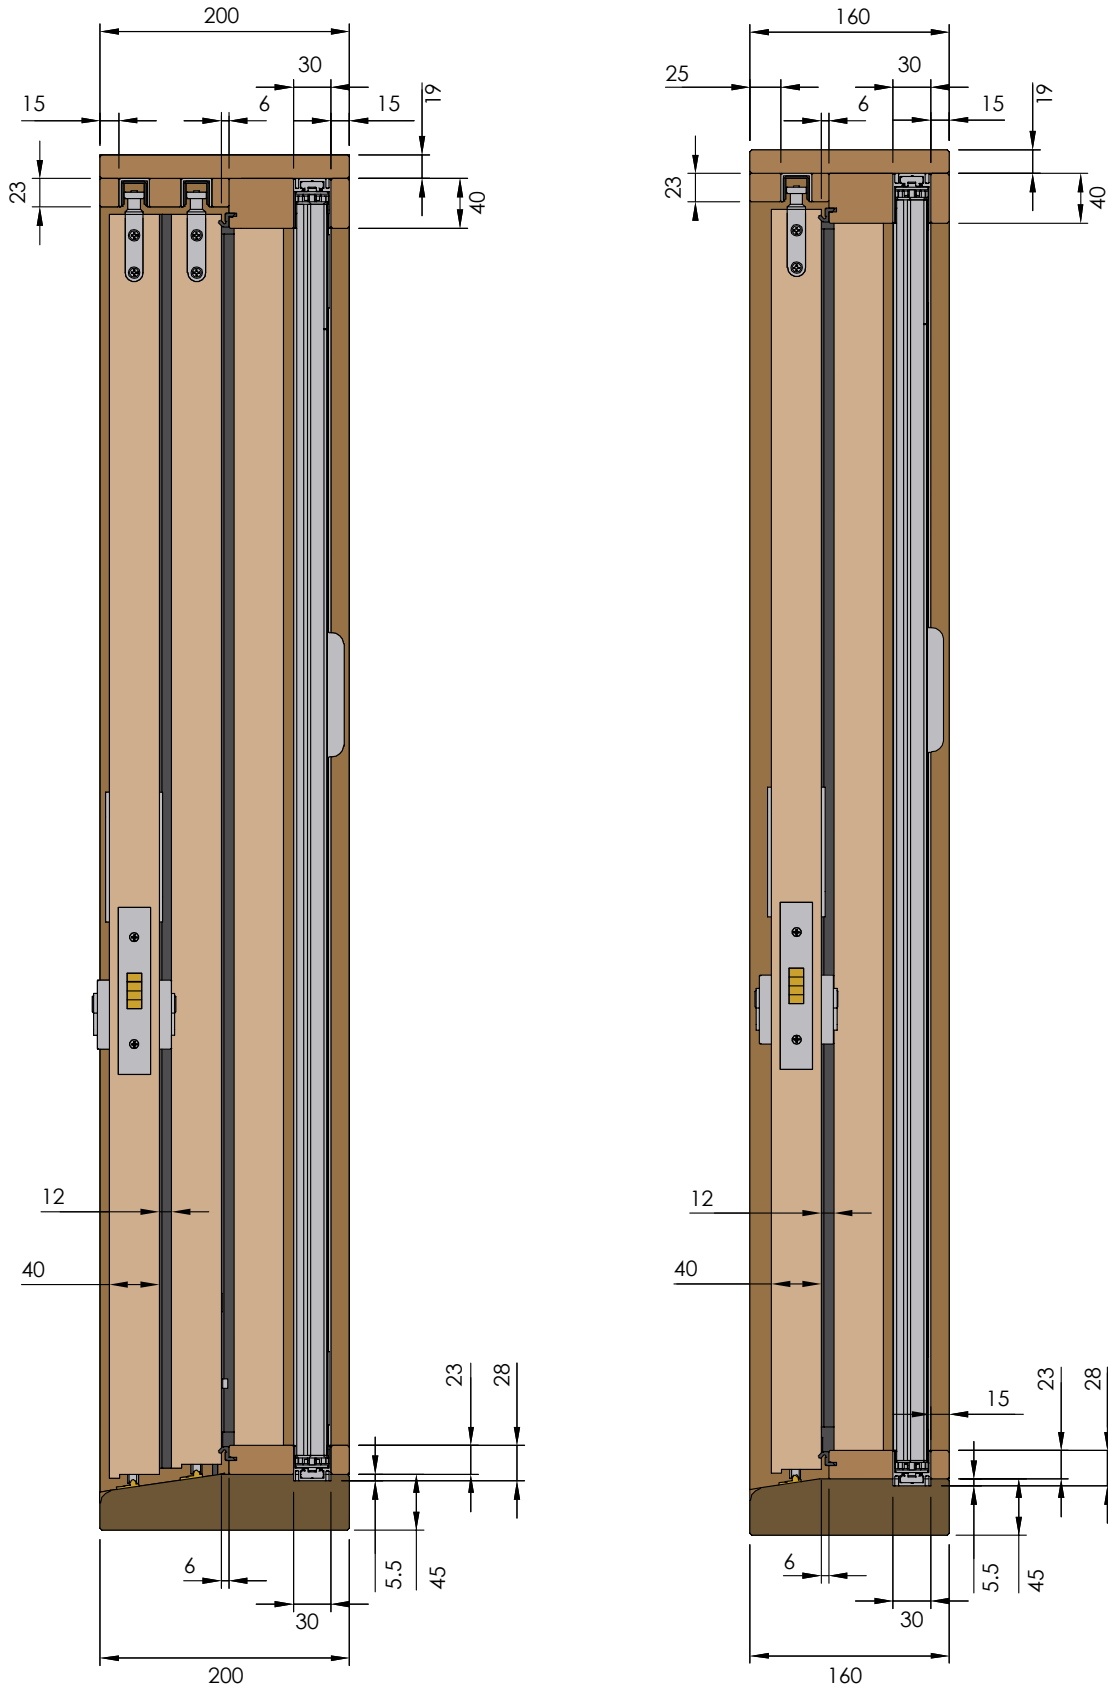

612 Retractable Pleated Insect Screen with Sliding Panels

End View – Brio Timberoll 200 exterior bottom roller sliding door hardware