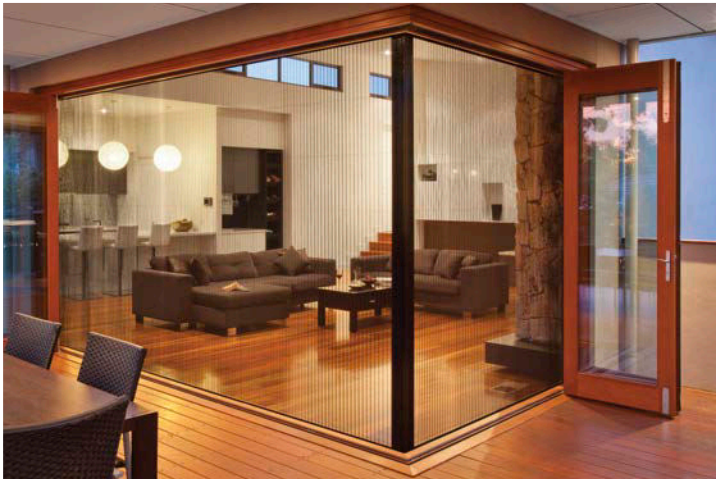

Postless Corner

An advantage of the Brio 612 Screen is the ability to screen corner openings without the need for a corner post, providing stunning uninterrupted views.

Corner applications are possible with all of Brio's Weatherfold exterior, folding systems and our hybrid sills which utilise timber and aluminium for self draining and easy installation.