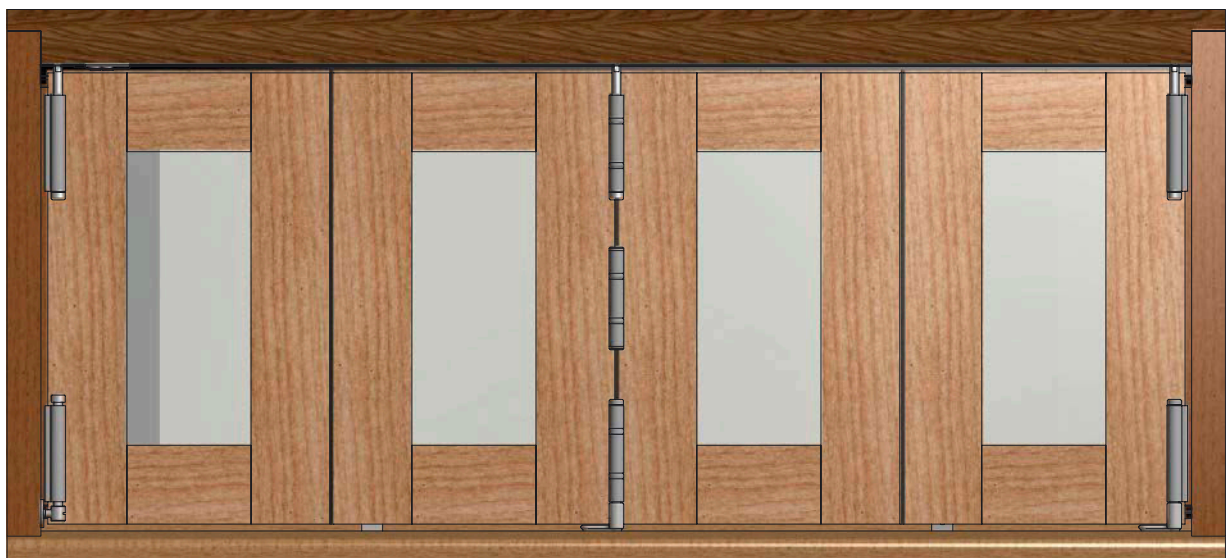

612 Retractable Pleated Insect Screen with Sliding Panels

Plan View – Brio Timberoll 200 exterior bottom roller sliding door hardware

612 Retractable Pleated Insect Screen with Sliding Panels

End View – Brio Timberoll 200 exterior bottom roller sliding door hardware

612 Retractable Pleated Insect Screen with Window

Plan View – Brio Weatherfold 4s Window exterior folding window hardware

612 Retractable Pleated Insect Screen with Window

End View – Brio Weatherfold 4s Window exterior folding window hardware