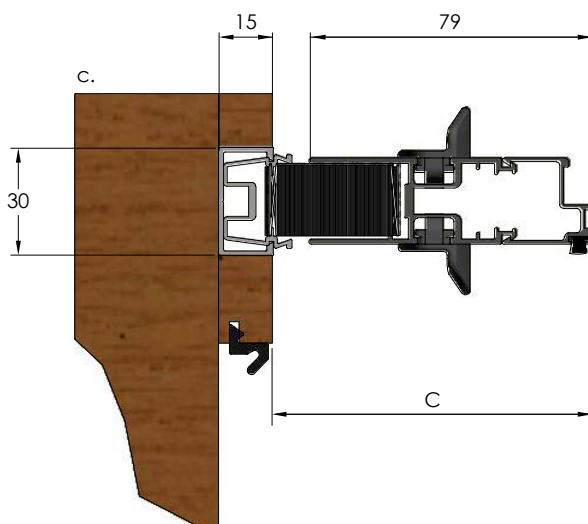

Postless Corner

An advantage of the Brio 612 Screen is the ability to screen corner openings without the need for a corner post, providing stunning uninterrupted views.

Corner applications are possible with all of Brio's Weatherfold exterior, folding systems and our hybrid sills which utilise timber and aluminium for self draining and easy installation.

612 Retractable Pleated Insect Screen with Folding Panels

Plan View - Brio Weatherfold 4s exterior folding door hardware, non mortice hinges

SCREEN WIDTH (MM)	DIMENSION C (OVERALL)
1100	85
1500	95
2000	110
2700	130
3600	155
4500	180