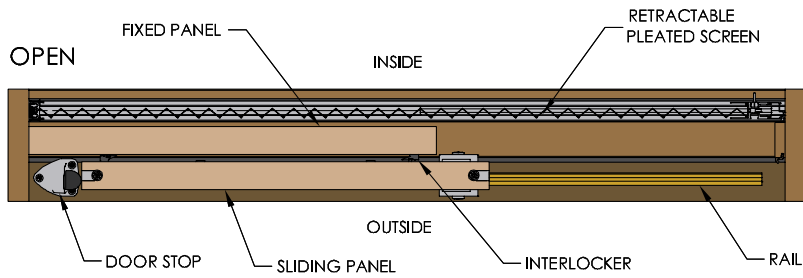

612 Retractable Pleated Insect Screen with Sliding Panels

Plan View – Brio Timberoll 200 exterior bottom roller sliding door hardware