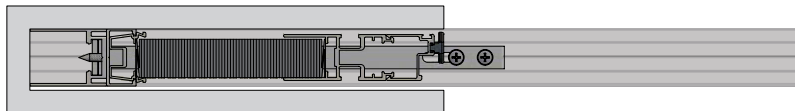

612 Retractable Pleated Insect Screen with Pocket

Plan and end view of pocket application

PLEATED SCREEN RETRACTED

PLEATED SCREEN EXTENDED

OPENING WIDTH (W)	SCREEN WIDTH	MIN CAVITY DEPTH (C)
955	1100	145
1345	1500	155
1832	2000	168
2515	2700	185
3382	3600	218
4255	4500	245