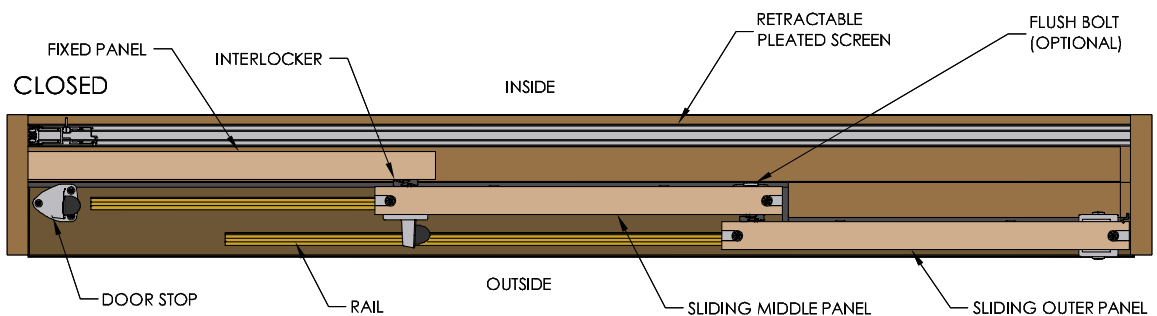

612 Retractable Pleated Insect Screen with Sliding Panels

Plan View – Brio Timberoll 200 exterior bottom roller sliding door hardware