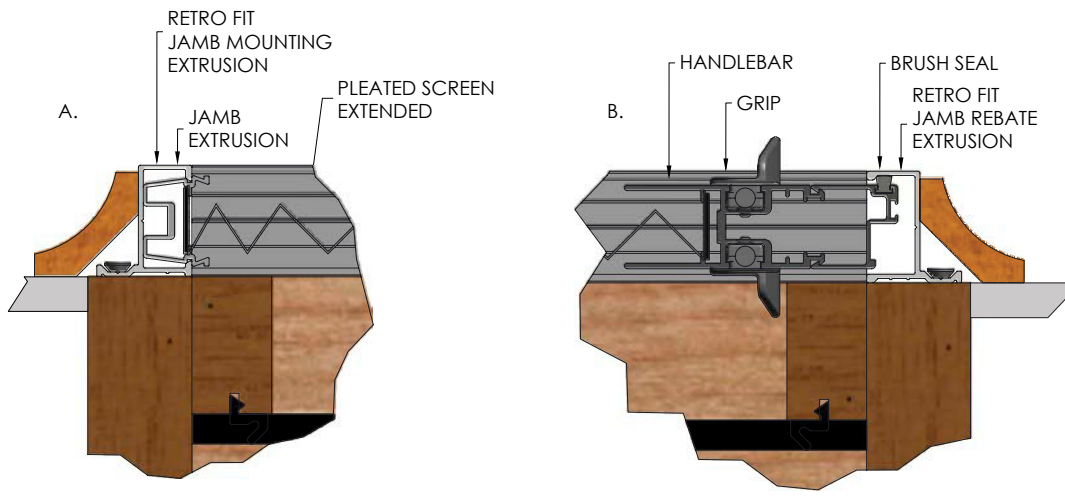

Postless Corner

An advantage of the Brio 612 Screen is the ability to screen corner openings without the need for a corner post, providing stunning uninterrupted views.

Corner applications are possible with all of Brio's Weatherfold exterior, folding systems and our hybrid sills which utilise timber and aluminium for self draining and easy installation.

612 Retractable Pleated Insect Screen with Folding Panels

Plan View - Brio Weatherfold 4s exterior folding door hardware, non mortice hinges

SCREEN WIDTH (MM)	DIMENSION C (OVERALL)
1100	85
1500	95
2000	110
2700	130
3600	155
4500	180

612 Retractable Pleated Insect Screen Retrofit

Plan View – Brio Weatherfold 4s exterior folding door hardware, non mortice hinges

612 Retractable Pleated Insect Screen Retrofit

End View – Brio Weatherfold 4s exterior folding door hardware, non mortice hinges