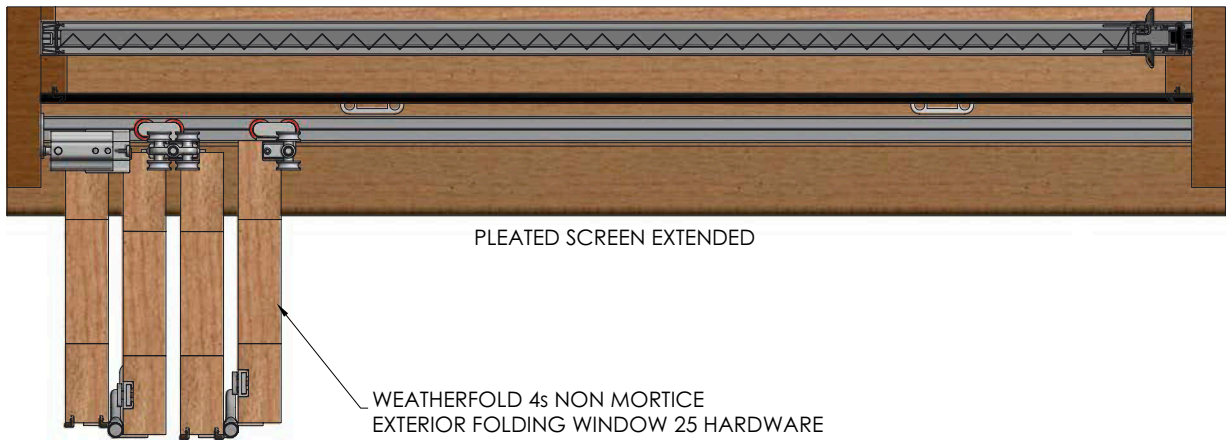

612 Retractable Pleated Insect Screen with Window

Plan View – Brio Weatherfold 4s Window exterior folding window hardware