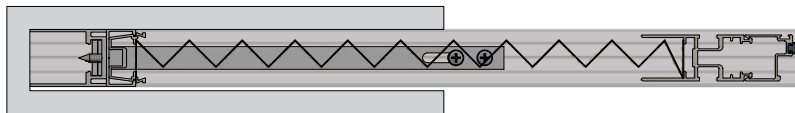

612 Retractable Pleated Insect Screen with Pocket

Plan and end view of pocket application

PLEATED SCREEN RETRACTED

PLEATED SCREEN EXTENDED

OPENING WIDTH (W)	SCREEN WIDTH	MIN CAVITY DEPTH (C)
955	1100	145
1345	1500	155
1832	2000	168
2515	2700	185
3382	3600	218
4255	4500	245