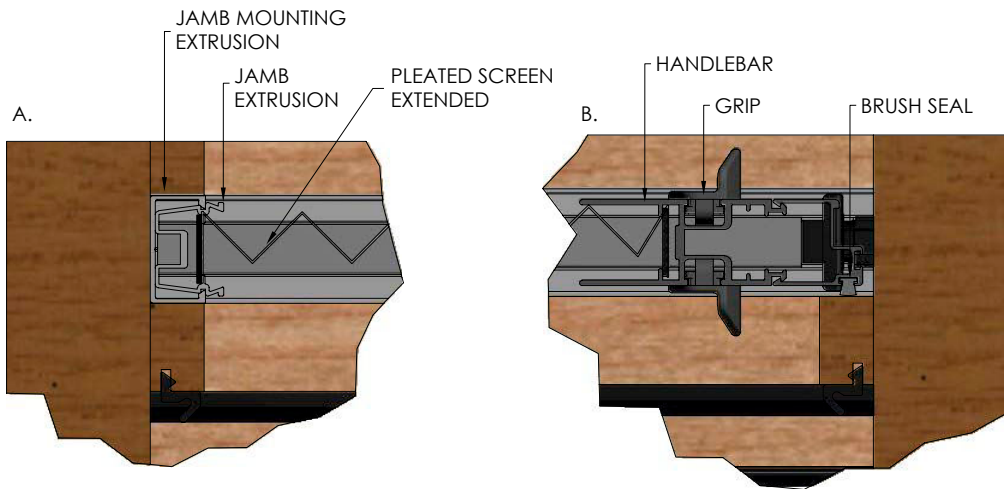

Postless Corner

An advantage of the Brio 612 Screen is the ability to screen corner openings without the need for a corner post, providing stunning uninterrupted views.

Corner applications are possible with all of Brio's Weatherfold exterior, folding systems and our hybrid sills which utilise timber and aluminium for self draining and easy installation.

612 Retractable Pleated Insect Screen with Folding Panels

Plan View - Brio Weatherfold 4s exterior folding door hardware, non mortice hinges

SCREEN WIDTH (MM)	DIMENSION C (OVERALL)
1100	85
1500	95
2000	110
2700	130
3600	155
4500	180