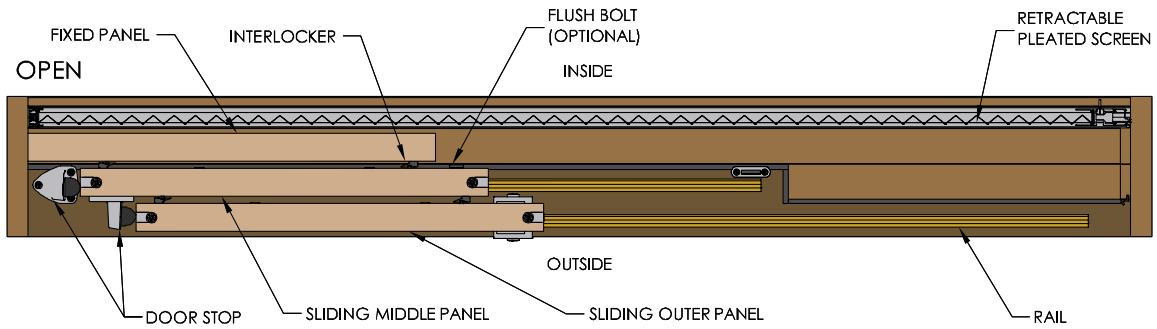

612 Retractable Pleated Insect Screen with Sliding Panels

Plan View – Brio Timberoll 200 exterior bottom roller sliding door hardware