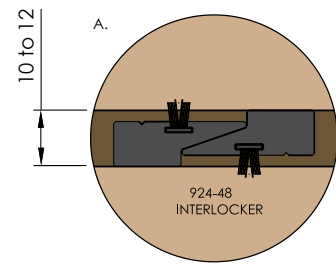

612 Retractable Pleated Insect Screen with Sliding Panels

Plan View – Brio Timberoll 200 exterior bottom roller sliding door hardware