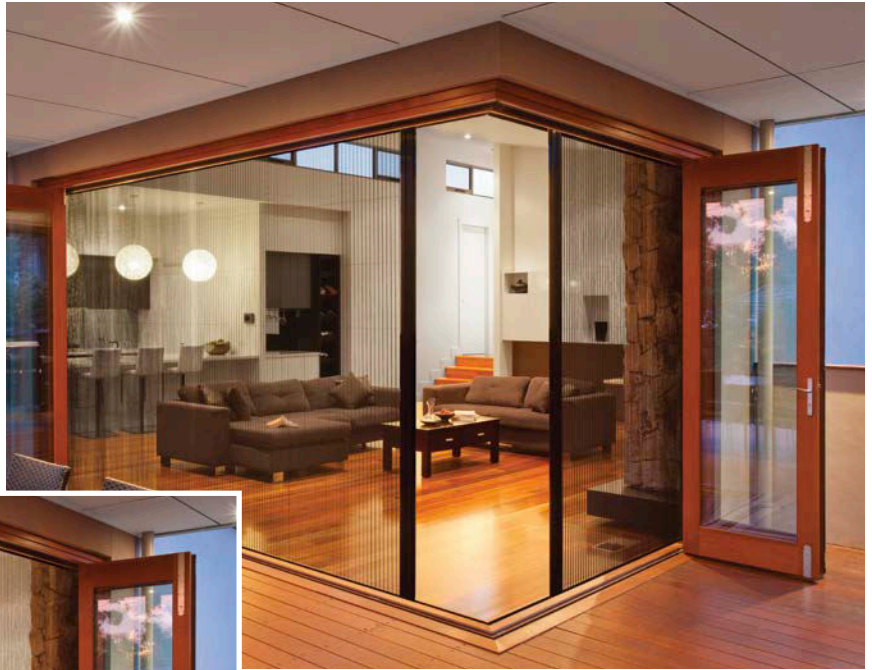

Postless Corner

An advantage of the Brio 612 Screen is the ability to screen corner openings without the need for a corner post, providing stunning uninterrupted views.

Corner applications are possible with all of Brio's Weatherfold exterior, folding systems and our hybrid sills which utilise timber and aluminium for self draining and easy installation.