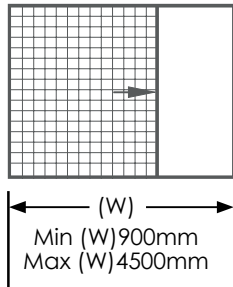

Standard Sizes

Screen width reduces in size to the next smallest screen, eg. a 3600mm wide screen can be installed in an opening that is between 2700mm-3600mm wide. Screen height can be cut down by up to 200mm. Aluminium sections available in powder coat Black, Silver and White.

Single Screen

		Width Range mm					
		900 - 1100	1100 - 1500	1500 - 2000	2000 - 2700	2700 - 3600	3600 - 4500
Height Range mm	3000 - 3200	KIT-9	KIT-9	KIT-10	KIT-11	KIT-12	KIT-12
	2800 - 3000	KIT-9	KIT-9	KIT-10	KIT-11	KIT-12	KIT-12
	2600 - 2800	KIT-9	KIT-9	KIT-10	KIT-11	KIT-12	KIT-12
	2400 - 2600	KIT-9	KIT-9	KIT-10	KIT-11	KIT-12	KIT-12
	2200 - 2400	KIT-5	KIT-5	KIT-6	KIT-7	KIT-8	KIT-8
	2000 - 2200	KIT-5	KIT-5	KIT-6	KIT-7	KIT-8	KIT-8
	1800 - 2000	KIT-5	KIT-5	KIT-6	KIT-7	KIT-8	KIT-8
	1600 - 1800	KIT-5	KIT-5	KIT-6	KIT-7	KIT-8	
	1400 - 1600	KIT-5	KIT-1	KIT-2	KIT-3	KIT-4	
	1200 - 1400	KIT-5	KIT-1	KIT-2	KIT-3		
	1000 - 1200	KIT-1	KIT-1	KIT-2	KIT-3		
	800 - 1000	KIT-1	KIT-1	KIT-2			
600 - 800	KIT-1	KIT-1	KIT-2				

Corresponding kit number shown in table

Example Screen Code **RSDL3200-1100PBK**

-3200 High
-1100 Wide
-Powder Coat Black

Single Screen