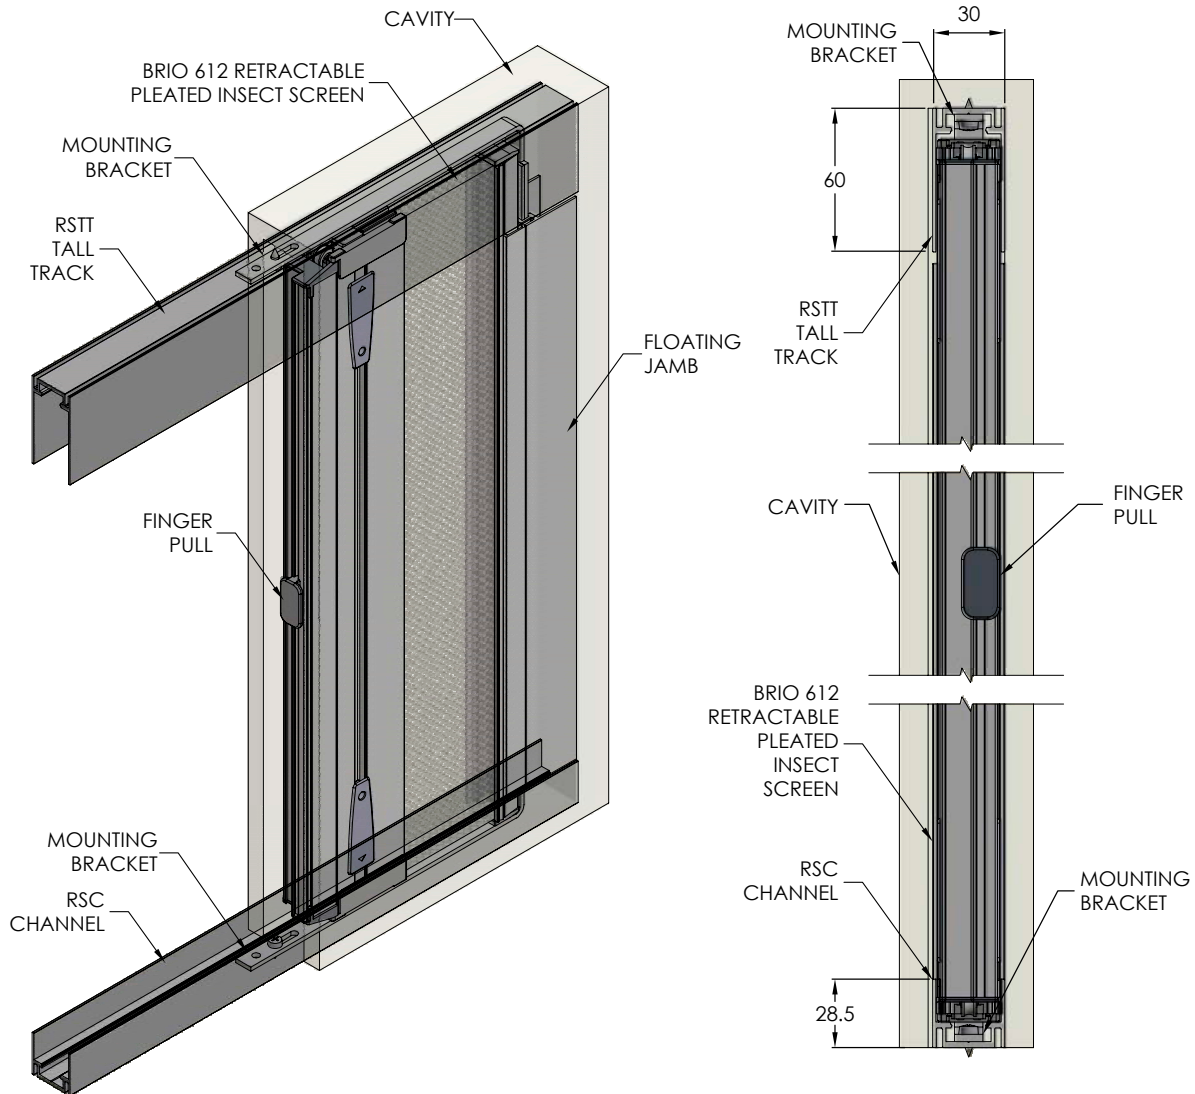

612 Retractable Pleated Insect Screen with Pocket

Plan and end view of pocket application

PLEATED SCREEN RETRACTED