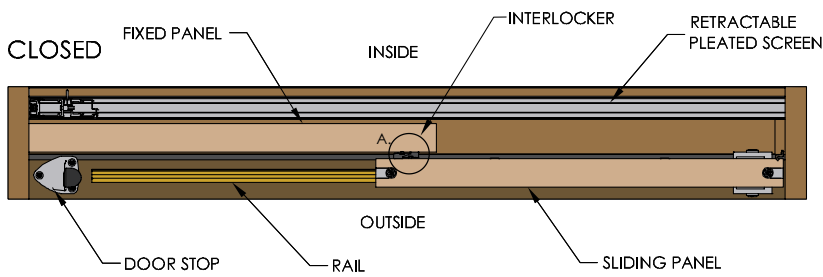

612 Retractable Pleated Insect Screen with Sliding Panels

Plan View – Brio Timberoll 200 exterior bottom roller sliding door hardware