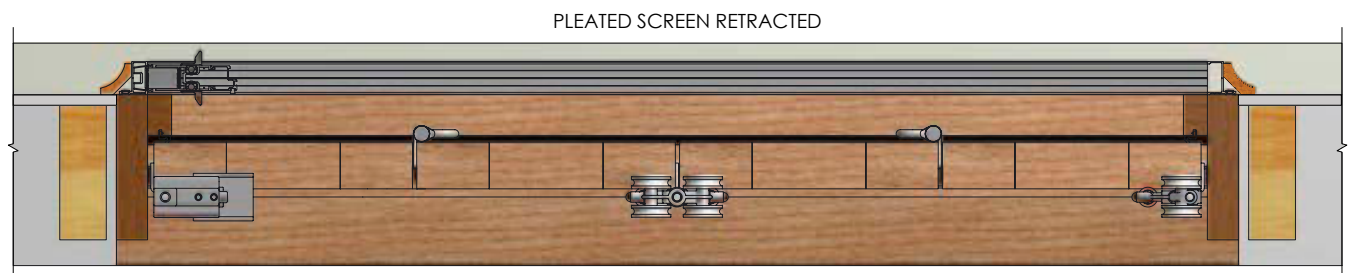

612 Retractable Pleated Insect Screen Retrofit

Plan View – Brio Weatherfold 4s exterior folding door hardware, non mortice hinges